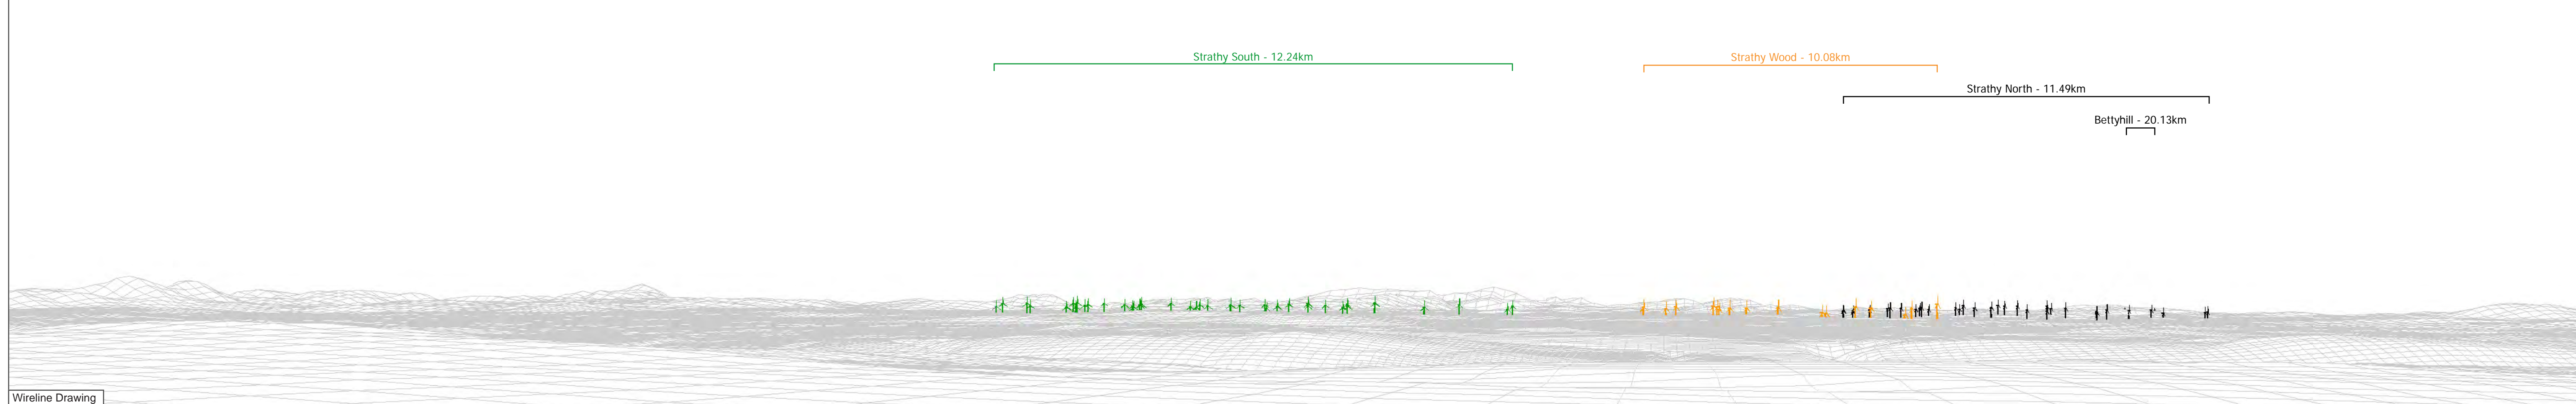

Camera: Nikon D610
 Lens: 50mm (Nikon AF 50mm f/1.4)
 Camera height: 1.5m AGL
 Date and time: 11/07/2017 12:28

Figure: 6.31b

Baseline Photograph

This image provides landscape and visual context only

Wireline Drawing

Horizontal field of view: (90° cylindrical projection)
 Principal distance: 812.5mm

Camera: Nikon D610
 Lens: 50mm (Nikon AF 50mm f/1.4)
 Camera height: 1.5m AGL
 Date and time: 11/07/2017 12:28

OS reference: 293203 954908
 Eye Level: 226m AOD
 Direction of view: 257°
 Distance to Development: 6.95km

Horizontal field of view: (90° cylindrical projection)
 Principal distance: 812.5mm

Camera: Nikon D610
 Lens: 50mm (Nikon AF 50mm f/1.4)
 Camera height: 1.5m AGL
 Date and time: 11/07/2017 12:28

Wireline

Photomontage

View flat at a comfortable arm's length

OS reference:	293203 954908	Horizontal field of view:	53.5° (planar projection)	Camera:	Nikon D610
Eye Level:	226m AOD	Principal distance:	812.5mm	Lens:	50mm (Nikon AF 50mm f/1.4)
Direction of view:	347°	Paper size:	841 x 297 mm	Camera height:	1.5m AGL
Distance to Development:	6.95km	Correct printed image size:	820 x 260 mm	Date and time:	11/07/2017 12:28