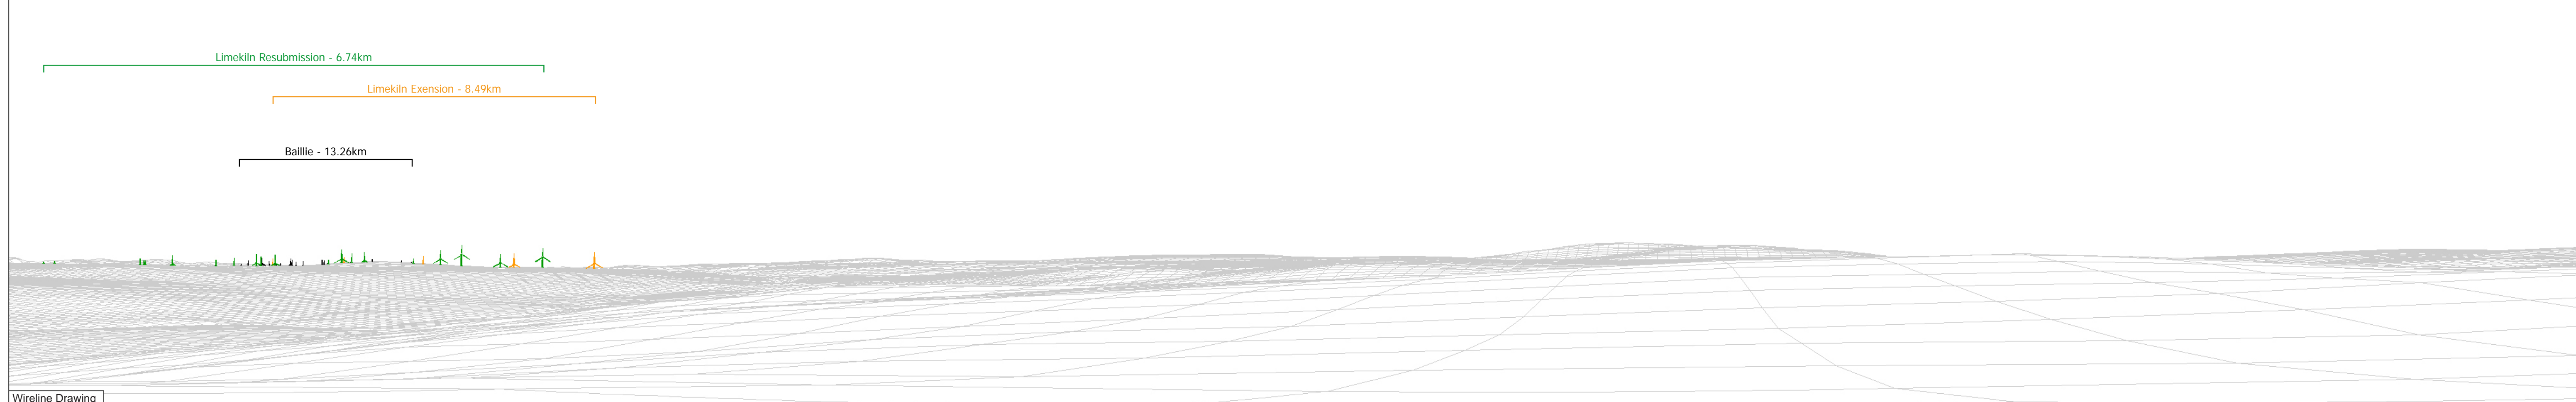

OS reference: 293203 954908
Eye Level: 226m AOD
Direction of view: 347°
Distance to Development: 6.95km

Horizontal field of view: (90° cylindrical projection)
Principal distance: 812.5mm

Camera: Nikon D610
Lens: 50mm (Nikon AF 50mm f/1.4)
Camera height: 1.5m AGL
Date and time: 11/07/2017 12:28

Baseline Photograph

This image provides landscape and visual context only

Wireline Drawing

OS reference: 293203 954908
 Eye Level: 226m AOD
 Direction of view: 77°
 Distance to Development: 6.95km

Horizontal field of view: (90° cylindrical projection)
 Principal distance: 812.5mm

Camera: Nikon D610
 Lens: 50mm (Nikon AF 50mm f/1.4)
 Camera height: 1.5m AGL
 Date and time: 11/07/2017 12:28

Figure: 6.31b

Baseline Photograph

This image provides landscape and visual context only

Wireline Drawing

Horizontal field of view: (90° cylindrical projection)
 Principal distance: 812.5mm

Camera: Nikon D610
 Lens: 50mm (Nikon AF 50mm f/1.4)
 Camera height: 1.5m AGL
 Date and time: 11/07/2017 12:28

OS reference: 293203 954908
 Eye Level: 226m AOD
 Direction of view: 257°
 Distance to Development: 6.95km