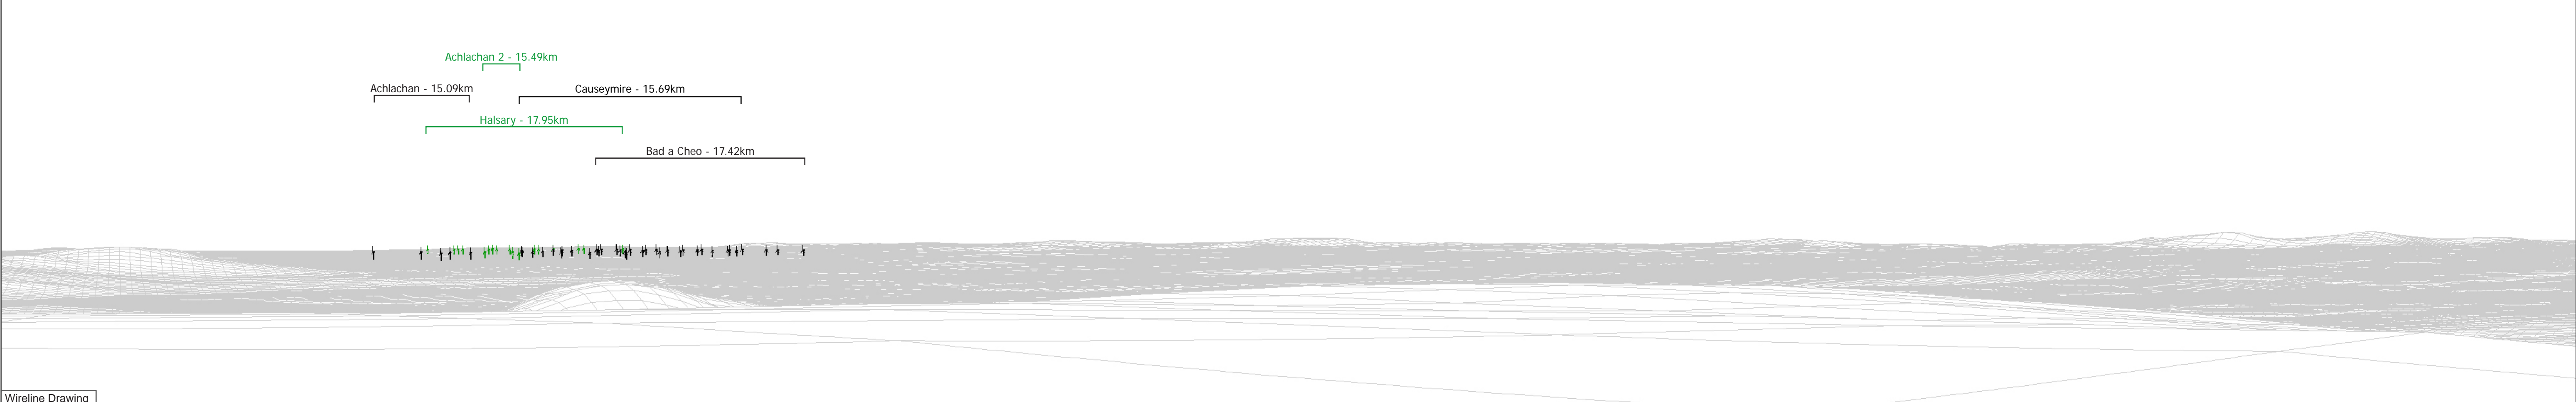

Horizontal field of view: (90° cylindrical projection)
Principal distance: 812.5mm

Camera: Nikon D610
Lens: 50mm (Nikon AF 50mm f/1.4)
Camera height: 1.5m AGL
Date and time: 07/07/2020 12:31

Baseline Photograph

This image provides landscape and visual context only

Wireline Drawing

OS reference: 299851 955055
 Eye Level: 292m AOD
 Direction of view: 41°
 Distance to Development: 10.57km

Horizontal field of view: (90° cylindrical projection)
 Principal distance: 812.5mm

Camera: Nikon D610
 Lens: 50mm (Nikon AF 50mm f/1.4)
 Camera height: 1.5m AGL
 Date and time: 07/07/2020 12:31

Baseline Photograph

This image provides landscape and visual context only

Wireline Drawing

Figure: 6.33c
Viewpoint D: Beinn nam Bad Mor - Wild Land Area

OS reference: 299851 955055
 Eye Level: 292m AOD
 Direction of view: 131°
 Distance to Development: 10.57km

Horizontal field of view: (90° cylindrical projection)
 Principal distance: 812.5mm

Camera: Nikon D610
 Lens: 50mm (Nikon AF 50mm f/1.4)
 Camera height: 1.5m AGL
 Date and time: 07/07/2020 12:31