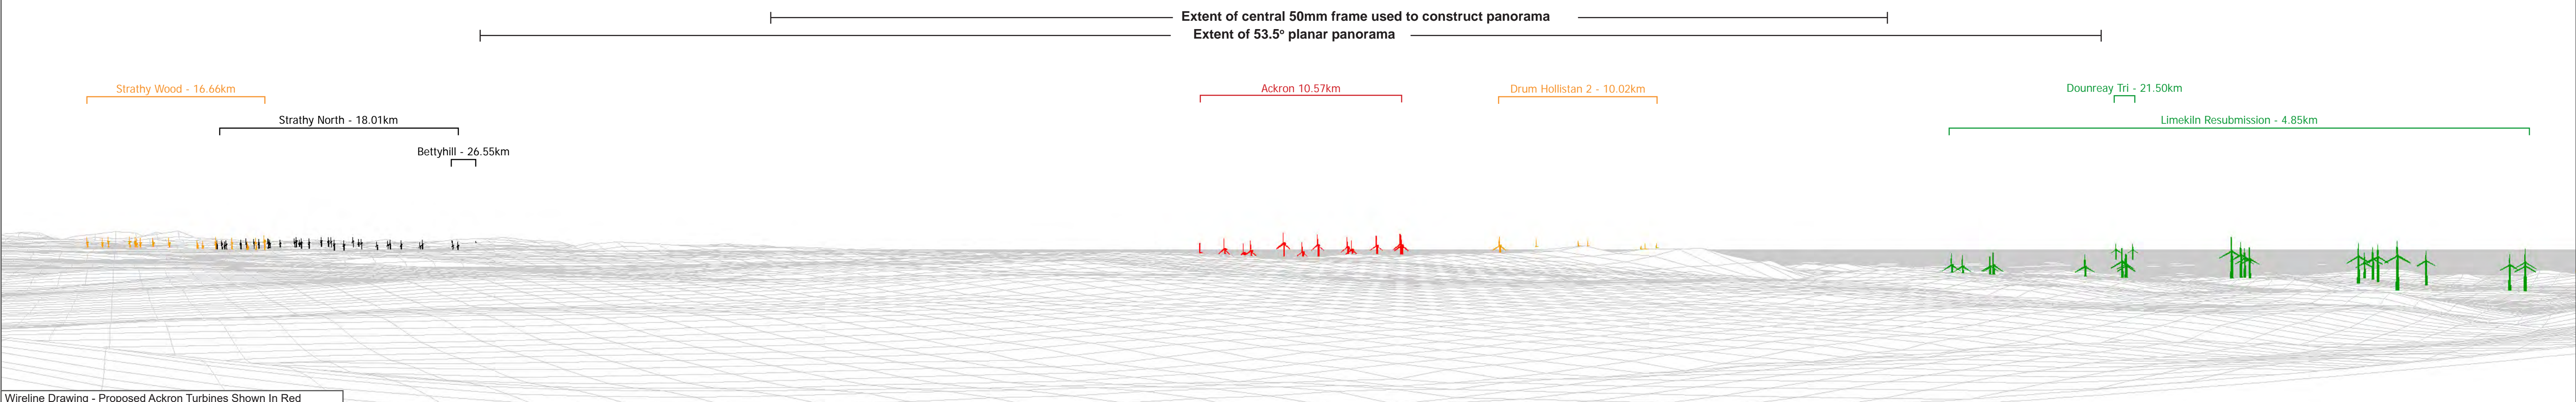

Baseline Photograph

This image provides landscape and visual context only

Figure: 6.33a
Viewpoint D: Beinn nam Bad Mor - Wild Land Area
Ackron Wind Farm Environmental Impact Assessment Report

OS reference: 299851 955055
Eye Level: 292m AOD
Direction of view: 311°
Distance to Development: 10.57km

Horizontal field of view: (90° cylindrical projection)
Principal distance: 812.5mm

Camera: Nikon D610
Lens: 50mm (Nikon AF 50mm f/1.4)
Camera height: 1.5m AGL
Date and time: 07/07/2020 12:31

Baseline Photograph

This image provides landscape and visual context only

Wireline Drawing

OS reference: 299851 955055
 Eye Level: 292m AOD
 Direction of view: 41°
 Distance to Development: 10.57km

Horizontal field of view: (90° cylindrical projection)
 Principal distance: 812.5mm

Wireline

View flat at a comfortable arm's length

Figure: 6.33e
Viewpoint D: Beinn nam Bad Mor - Wild Land Area

OS reference: 299851 955055
 Eye Level: 292m AOD
 Direction of view: 311°
 Distance to Development: 10.57km