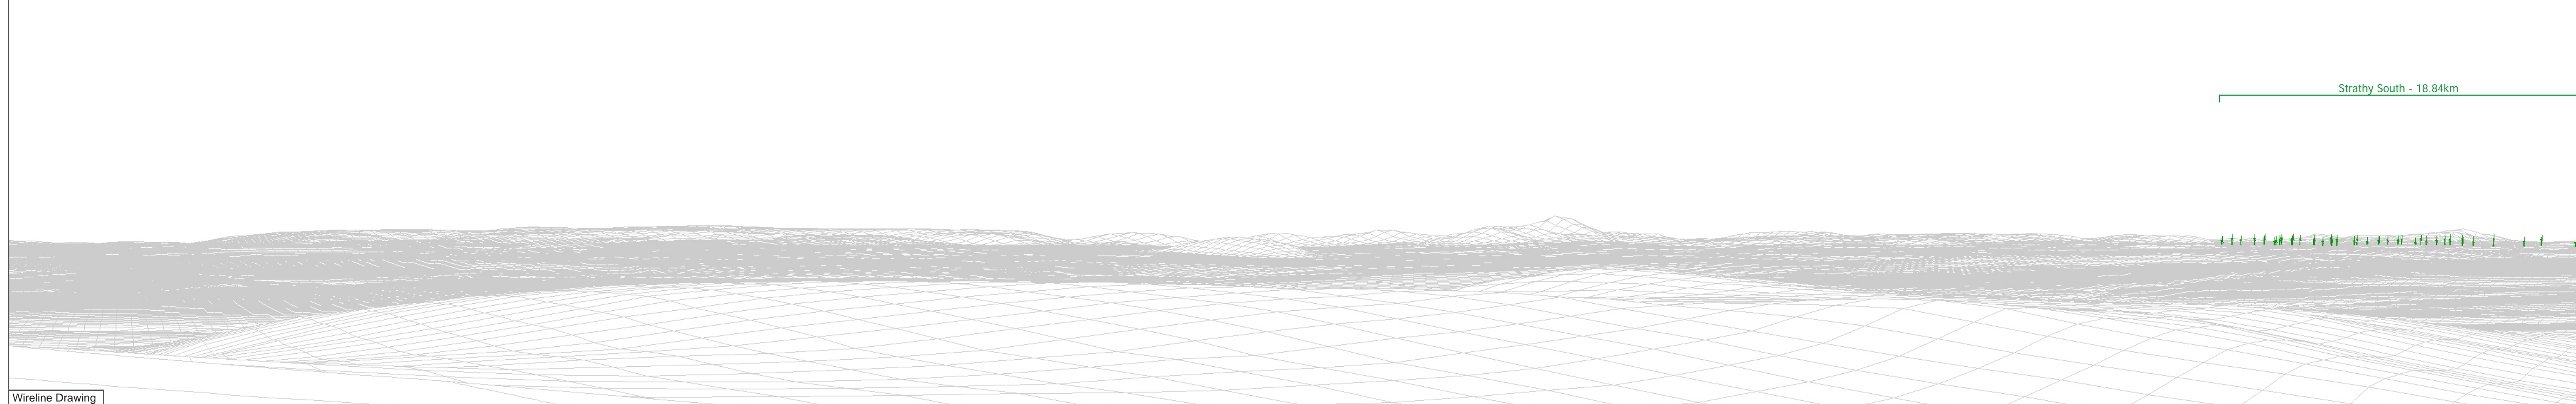

Camera: Nikon D610
 Lens: 50mm (Nikon AF 50mm f/1.4)
 Camera height: 1.5m AGL
 Date and time: 07/07/2020 12:31

Baseline Photograph

This image provides landscape and visual context only

Wireline Drawing

Figure: 6.33c
Viewpoint D: Beinn nam Bad Mor - Wild Land Area

OS reference: 299851 955055
 Eye Level: 292m AOD
 Direction of view: 131°
 Distance to Development: 10.57km

Horizontal field of view: (90° cylindrical projection)
 Principal distance: 812.5mm

Camera: Nikon D610
 Lens: 50mm (Nikon AF 50mm f/1.4)
 Camera height: 1.5m AGL
 Date and time: 07/07/2020 12:31

OS reference: 299851 955055
 Eye Level: 292m AOD
 Direction of view: 221°
 Distance to Development: 10.57km

Horizontal field of view: (90° cylindrical projection)
 Principal distance: 812.5mm

Camera: Nikon D610
 Lens: 50mm (Nikon AF 50mm f/1.4)
 Camera height: 1.5m AGL
 Date and time: 07/07/2020 12:31

Wireline

View flat at a comfortable arm's length

Figure: 6.33e
Viewpoint D: Beinn nam Bad Mor - Wild Land Area

OS reference: 299851 955055
 Eye Level: 292m AOD
 Direction of view: 311°
 Distance to Development: 10.57km