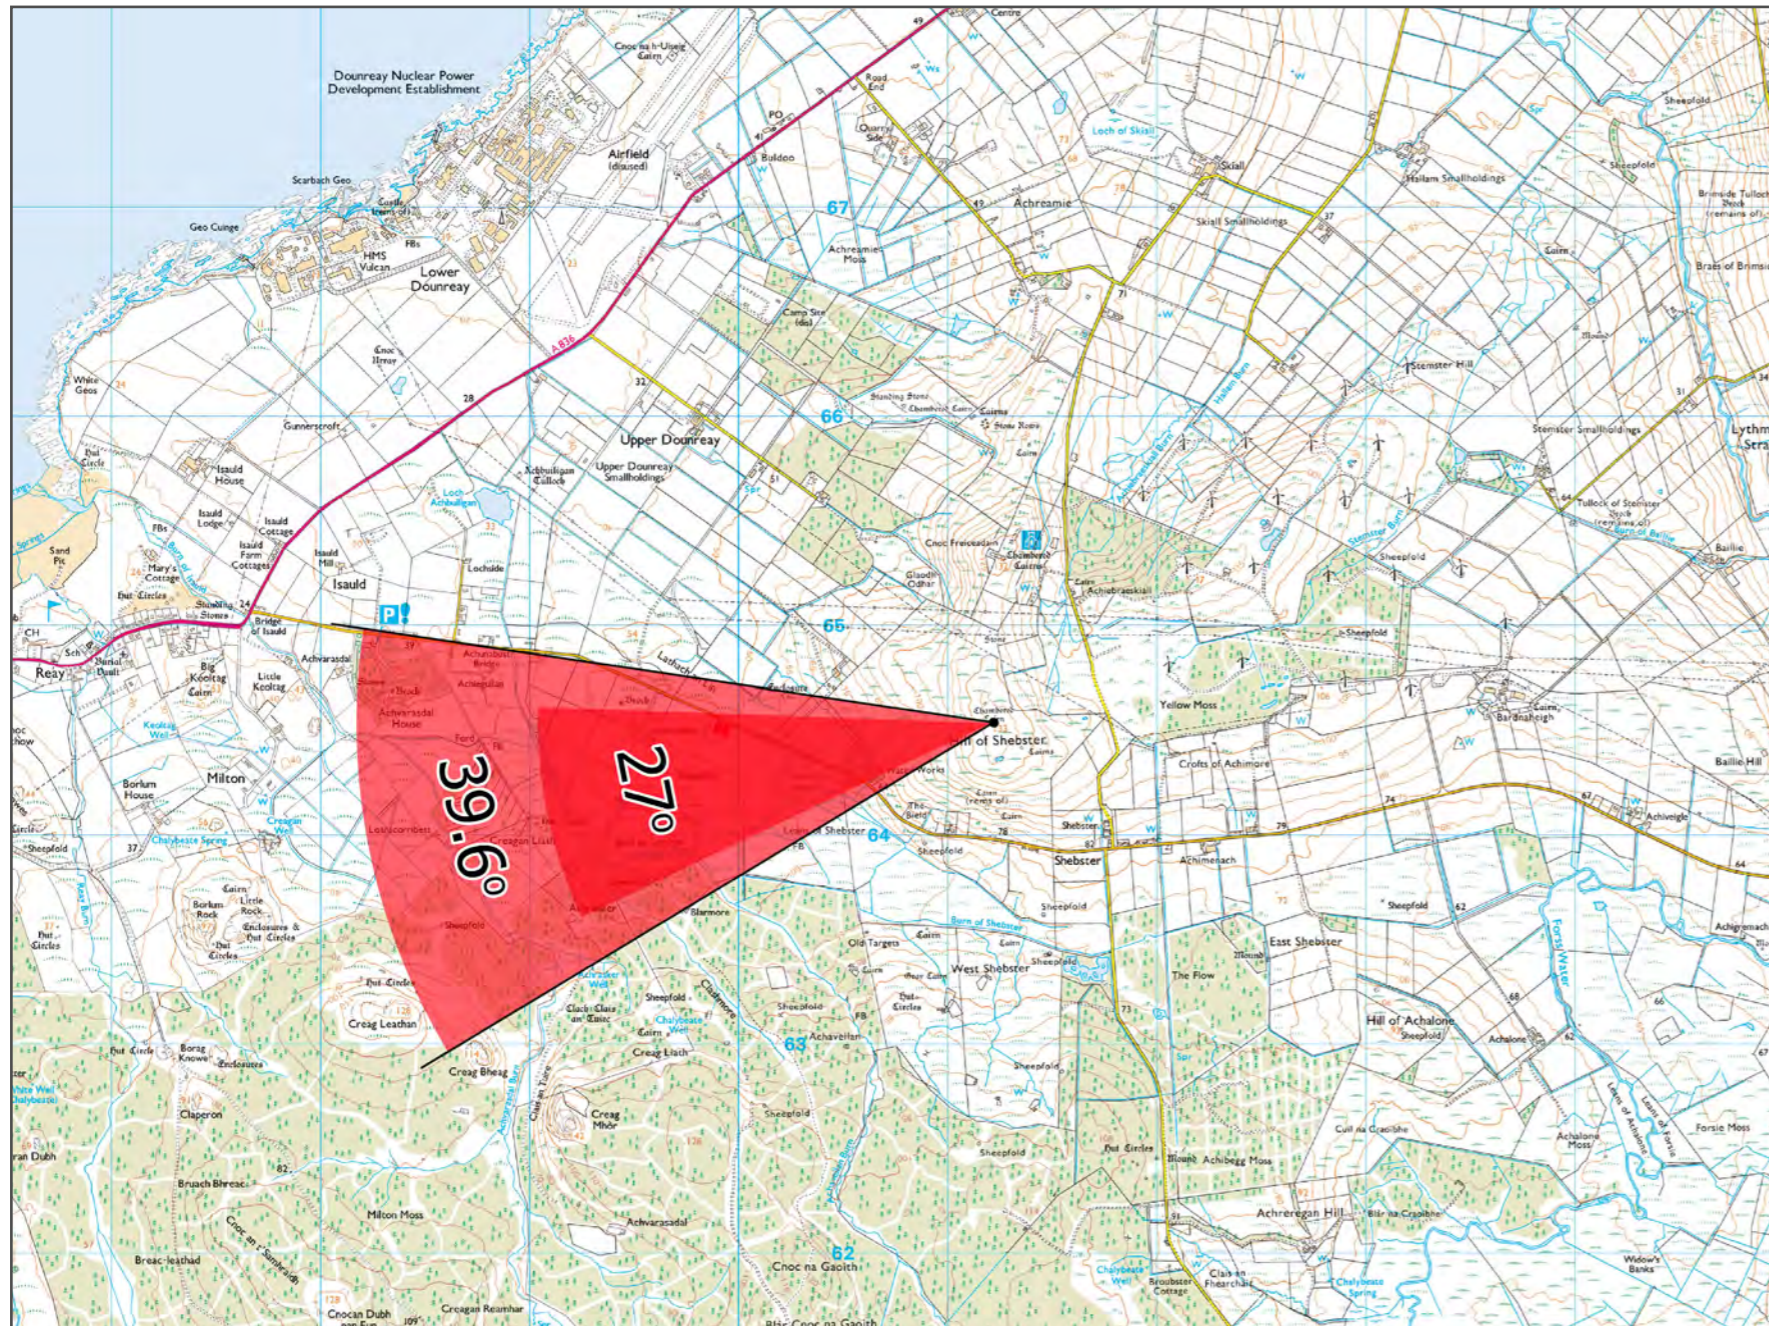

Figure 6.21g - Viewpoint 10: Hill of Shebster.

Grid Reference: 301219 964538 Distance to nearest turbine: 9179m AOD: 136m

This viewpoint is located approximately 2.8km south of Dounreay.

From Dounreay, travel west on the A836 for approximately 3km until you come to the turning off left signposted to Shebster and Westfield. Turn left here. Continue for approximately 4km after which you will come to a junction signposted left for Achreemie and Skail. Turn left here and drive for 700m at which point you will come to the convergence of two stone walls on your left underneath some telegraph wires that cross over the road. Park here. Now on foot, walk up through the gate alongside the stone wall and up to the summit.

The camera location is at the top of the hill as shown in the adjacent photograph.

Extent of 50mm single frame image

**Figure 6.21h**  
**Viewpoint 10**  
**Hill of Shebster**

Distance to nearest turbine: 9179m      Camera: Nikon D610      Focal Length: 50mm vertical (27°) x 28mm horizontal (65.5°)      Camera height: 1.5m      Date: 16/07/2019 11:58

The images contained on this page and the following page are not representative of scale and distance from the actual viewpoint and show the wind farm development in its wider landscape context only.

For empirical testing, the wireline image on the next page can be accurately assessed in the field when converted to a transparency. If viewed with one eye at a distance of 300mm from exactly the same location and height as the original camera lens, the image will fit the real landscape cues.

This image should be viewed at a comfortable arms length (approx. 500mm)

**Viewpoint 10 (Figure 6.21k)**  
**Hill of Shebster**

Distance to nearest turbine: 9179m    Camera: Nikon D610    Focal Length: 75mm    Camera height: 1.5m    Date: 16/07/2019 11:58