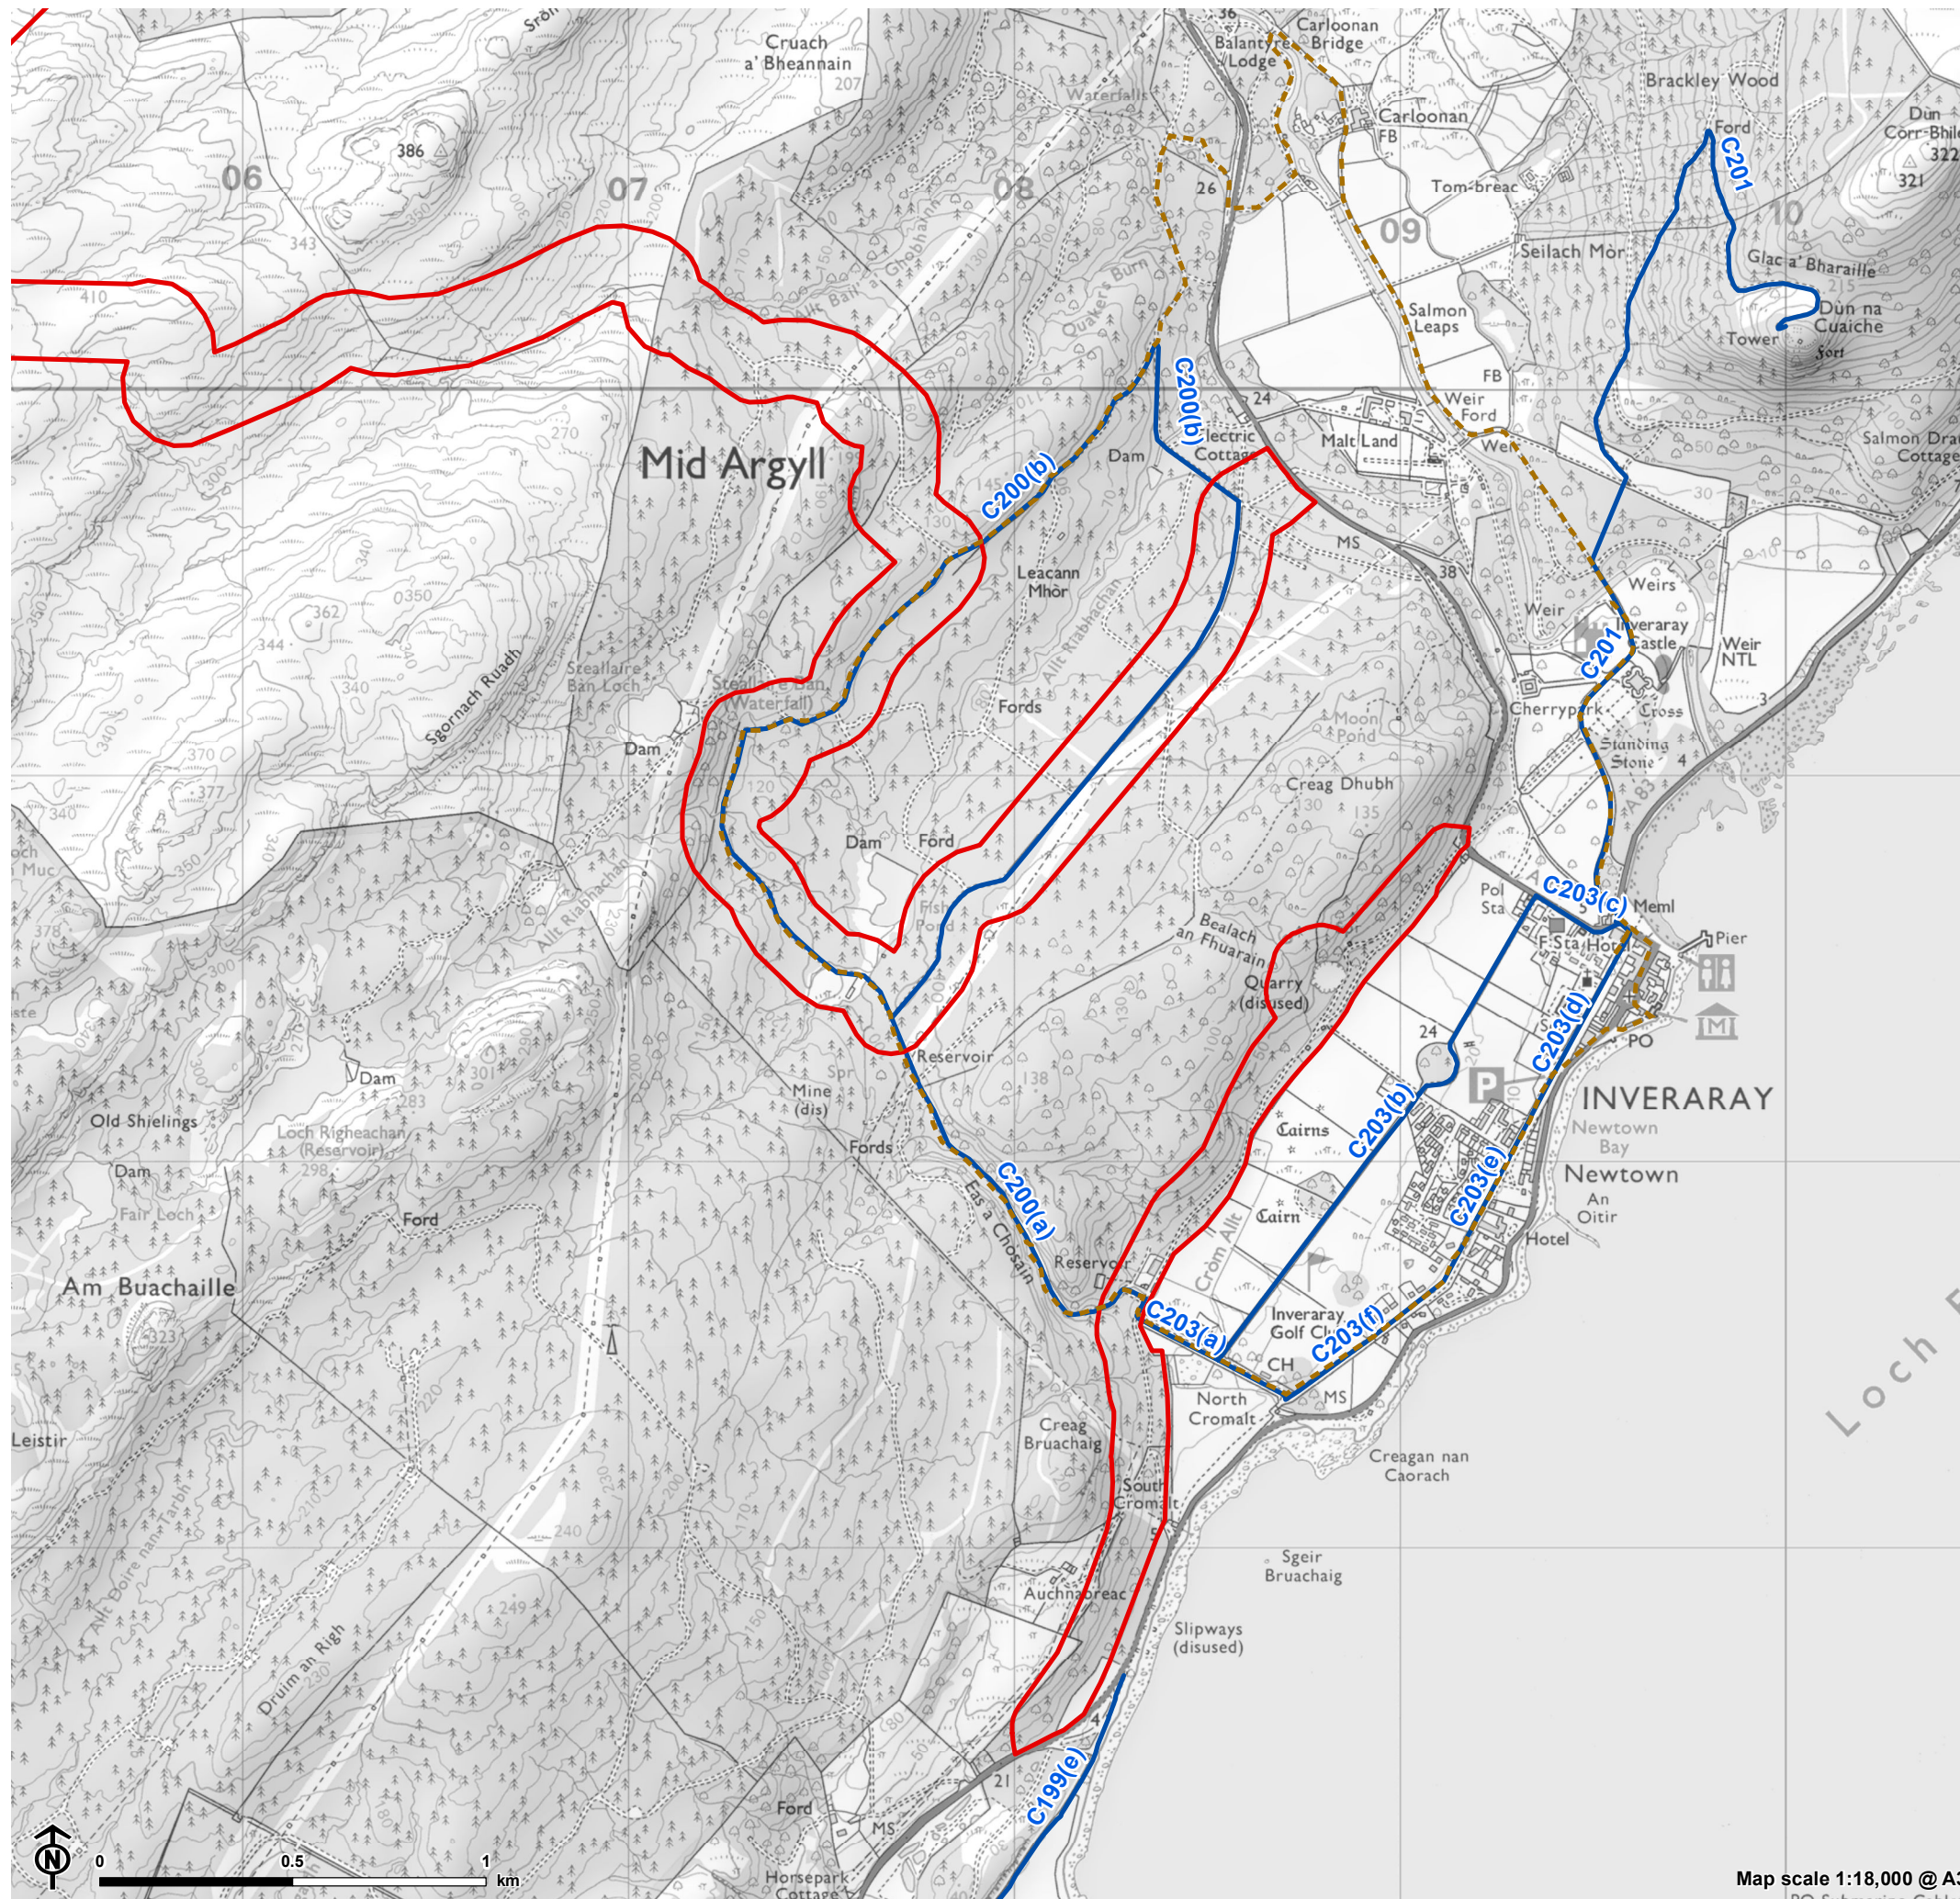

Figure 13.1b: Core Paths Located Within the Site

- ▭ Site boundary
 - - - Inveraray forest circuit
 - Core path
- C199 - Furnace to Inveraray via Kenmore
 C200 - Coille Bhraghad-Queens Drive-Inveraray
 C201 - Dun Na Cuaiche, Inveraray
 C203 - Bealach an Fhuarain, Inveraray (circular)

Map scale 1:18,000 @ A3