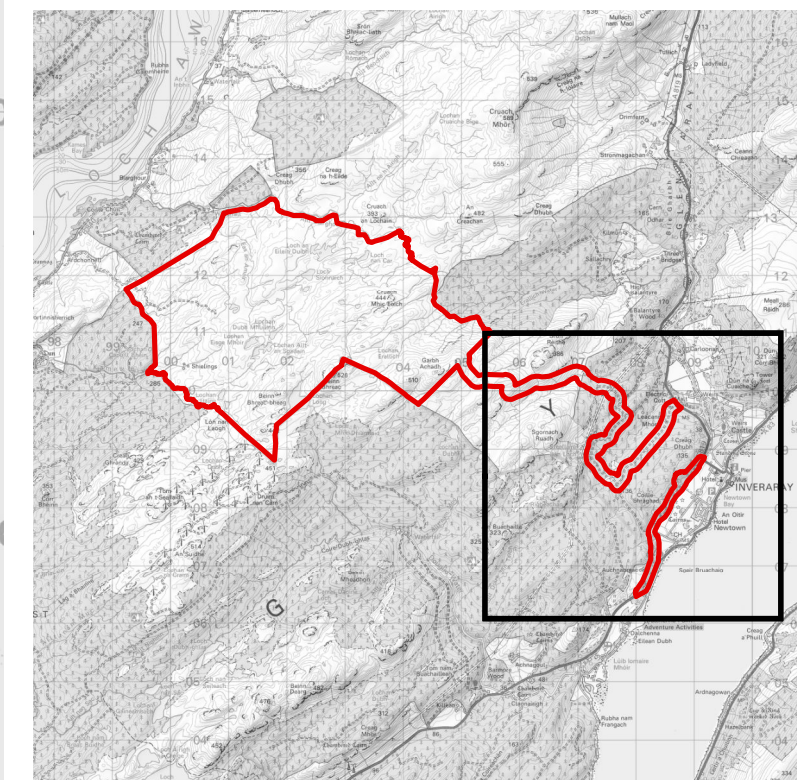

Figure 13.1b: Core Paths Located Within the Site

- ▭ Site boundary
 - - - Inveraray forest circuit
 - Core path
- C199 - Furnace to Inveraray via Kenmore
 C200 - Coille Bhraghad-Queens Drive-Inveraray
 C201 - Dun Na Cuaiche, Inveraray
 C203 - Bealach an Fhuarain, Inveraray (circular)

Map scale 1:18,000 @ A3