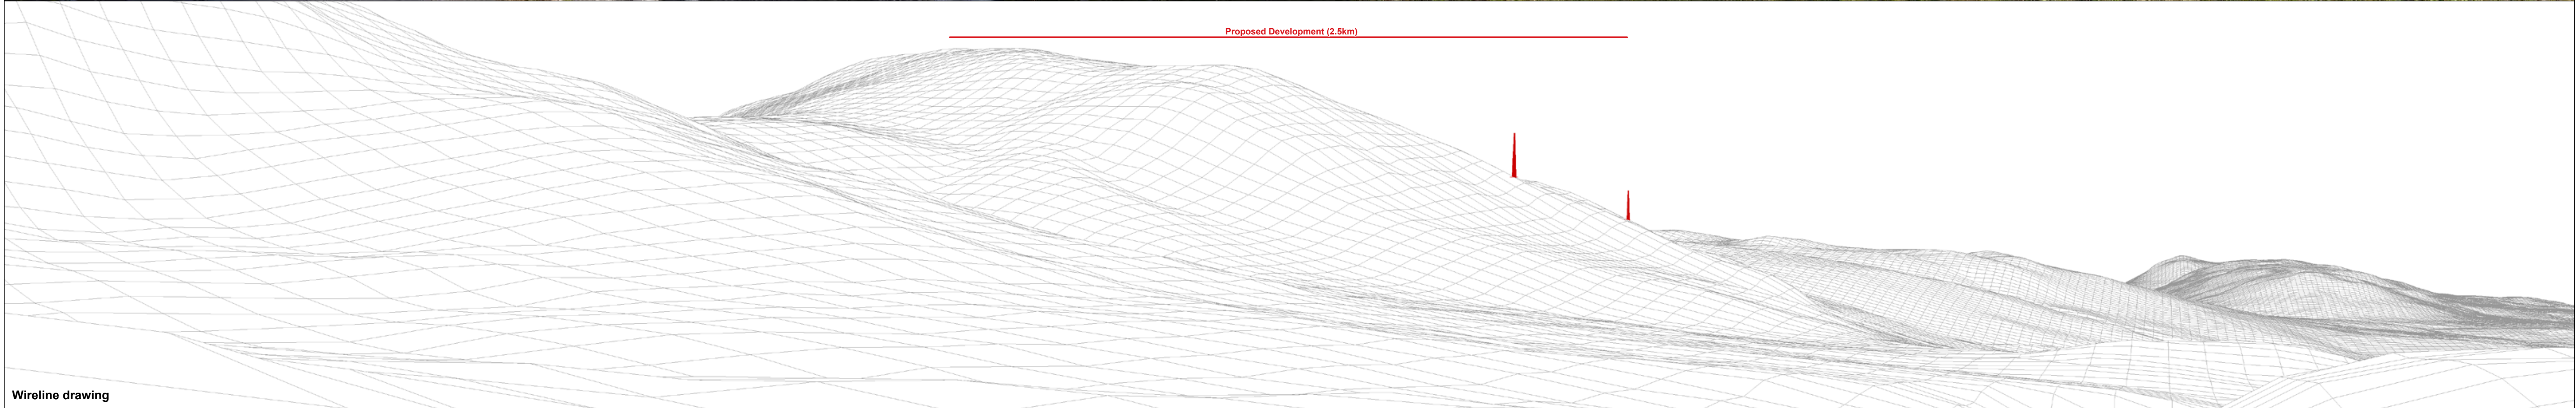

KEY

- Site Boundary
- Proposed Turbine
- 10 km Radii
- 45 km LVIA Study Area
- Viewpoint Location
- Panorama with Wireline (90°HFOV)
- Photomontage and Wireline (53.5°HFOV)

Blade Tip ZTV

No. of Turbines Theoretically Visible

	1 - 2
	3 - 4
	5 - 6
	7 - 8
	9

Blade tip: 180 / 200m Observer height: 2m
 DTM: OS TS/150 DTM Surface features: Excluded
 DTM resolution: 10m Earth curvature: Included

0 0.5 1 km

Scale 1:25,000 @ A3

ITPENERGISED

Knockronal Wind Farm
 Environmental Impact Assessment Report
Figure 6.21a

Viewpoint 1: Minor Road near Tairlaw

Date: 08/11/2021 Drawn by: JM Checked by: SG Version: v1

OS reference: 240104 E 600868 N	Horizontal field of view: 90° (cylindrical projection)	Camera: Canon EOS 5D
Eye level: 143.6 mAOD	Principal distance: 522 mm	Lens: Canon EF 50mm f/1.4
Direction of view: 239.5°	Paper size: 841 x 297 mm (half A1)	Camera height: 8.1 m
Nearest turbine: 2455 m	Correct printed image size: 820 x 130 mm	Date and time: 17/09/2020 09:42

Figure 6.21b
Viewpoint 1: Minor Road near Tairlaw
Knockcronal
© Crown copyright. All rights reserved (2021). Licence number 0100031673

Wireline drawing

View flat at a comfortable arm's length

OS reference: 240104 E 600868 N
Eye level: 143.6 mAOD
Direction of view: 239.5°
Nearest turbine: 2455 m