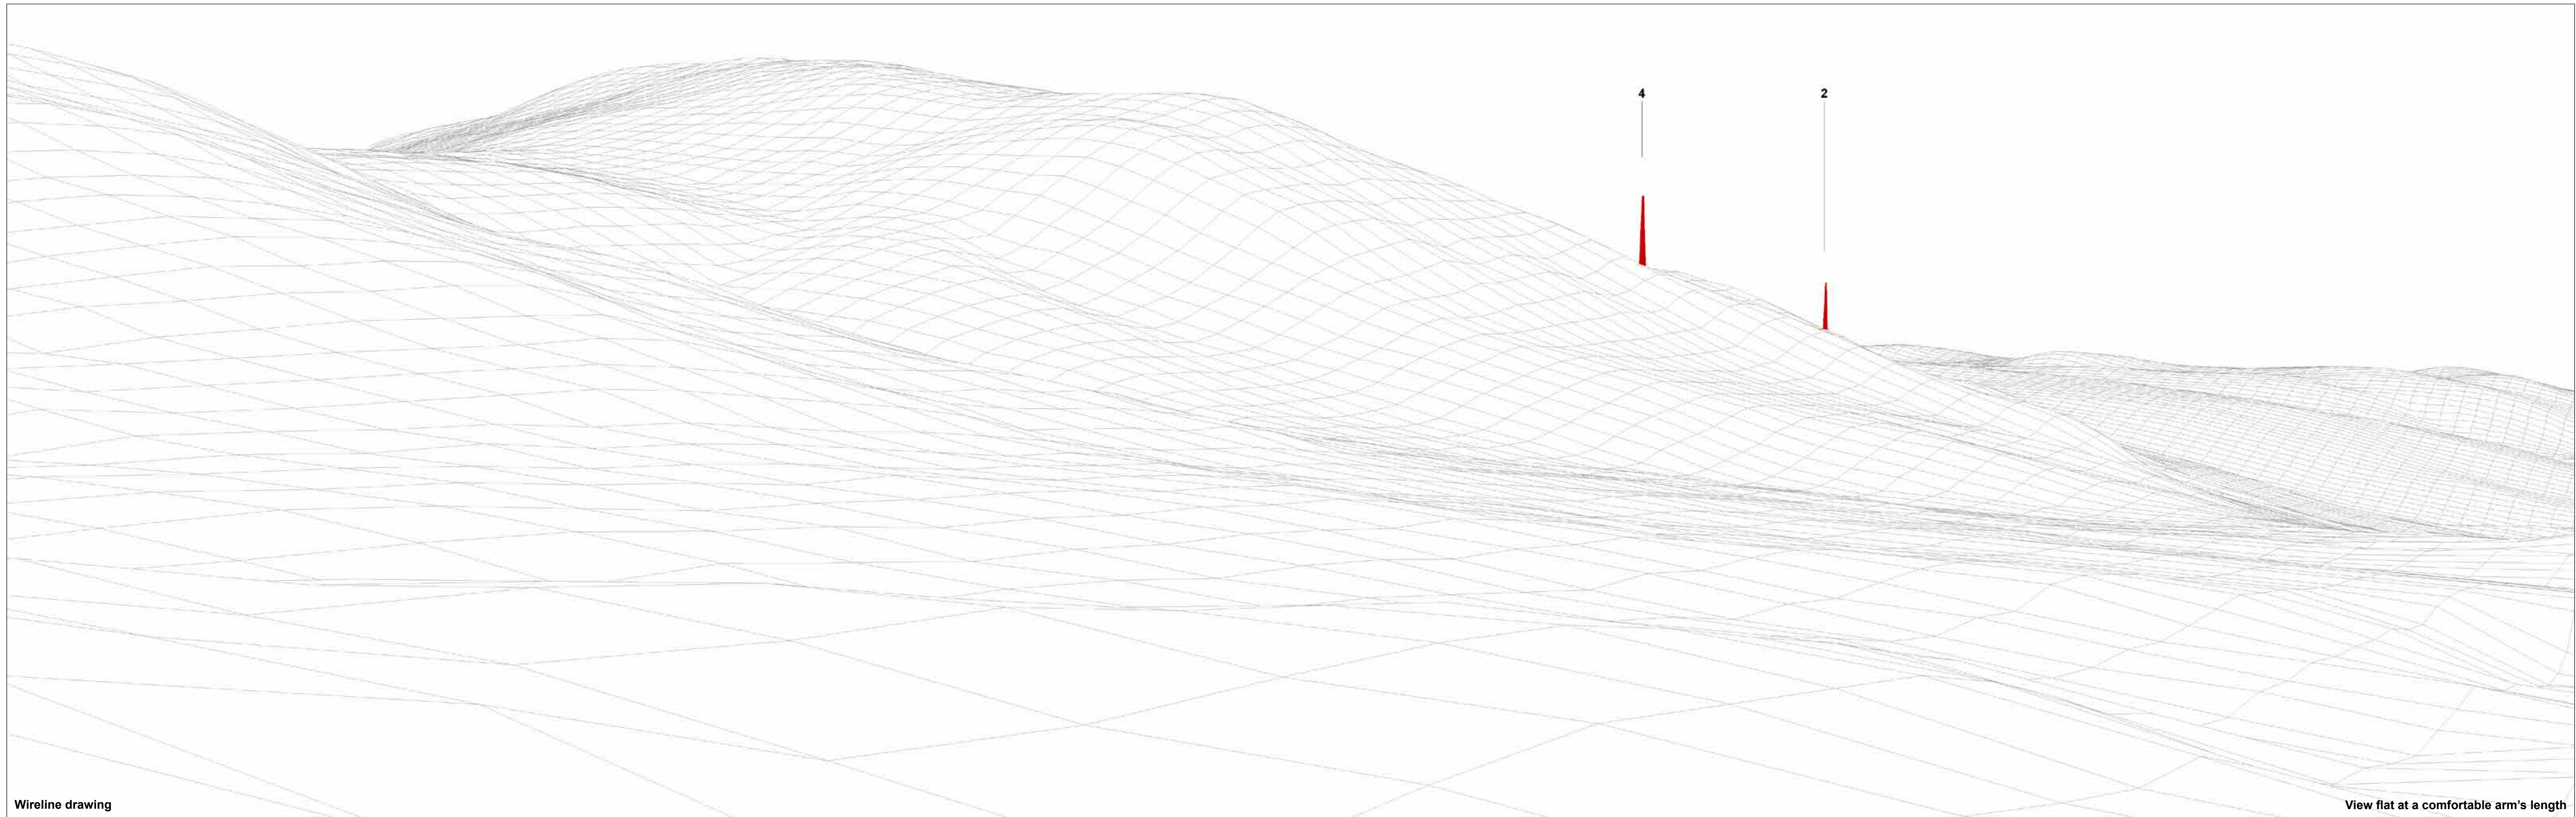

	1 - 2
	3 - 4
	5 - 6
	7 - 8
	9

Blade tip: 180 / 200m Observer height: 2m
 DTM: OS TS/150 DTM Surface features: Excluded
 DTM resolution: 10m Earth curvature: Included

0 0.5 1 km

Scale 1:25,000 @ A3

ITPENERGISED

Knockronal Wind Farm
 Environmental Impact Assessment Report
Figure 6.21a

Viewpoint 1: Minor Road near Tairlaw

Date: 08/11/2021 Drawn by: JM Checked by: SG Version: v1

OS reference: 240104 E 600868 N	Horizontal field of view: 90° (cylindrical projection)	Camera: Canon EOS 5D
Eye level: 143.6 mAOD	Principal distance: 522 mm	Lens: Canon EF 50mm f/1.4
Direction of view: 239.5°	Paper size: 841 x 297 mm (half A1)	Camera height: 8.1 m
Nearest turbine: 2455 m	Correct printed image size: 820 x 130 mm	Date and time: 17/09/2020 09:42

Figure 6.21b
Viewpoint 1: Minor Road near Tairlaw
Knockcronal
© Crown copyright. All rights reserved (2021). Licence number 0100031673

Wireline drawing

View flat at a comfortable arm's length

OS reference: 240104 E 600868 N
Eye level: 143.6 mAOD
Direction of view: 239.5°
Nearest turbine: 2455 m

OS reference: 240104 E 600868 N
Eye level: 143.6 mAOD
Direction of view: 239.5°
Nearest turbine: 2455 m

Horizontal field of view: 53.5° (planar projection)
Principal distance: 812.5 mm
Paper size: 841 x 297 mm (half A1)
Correct printed image size: 820 x 260 mm